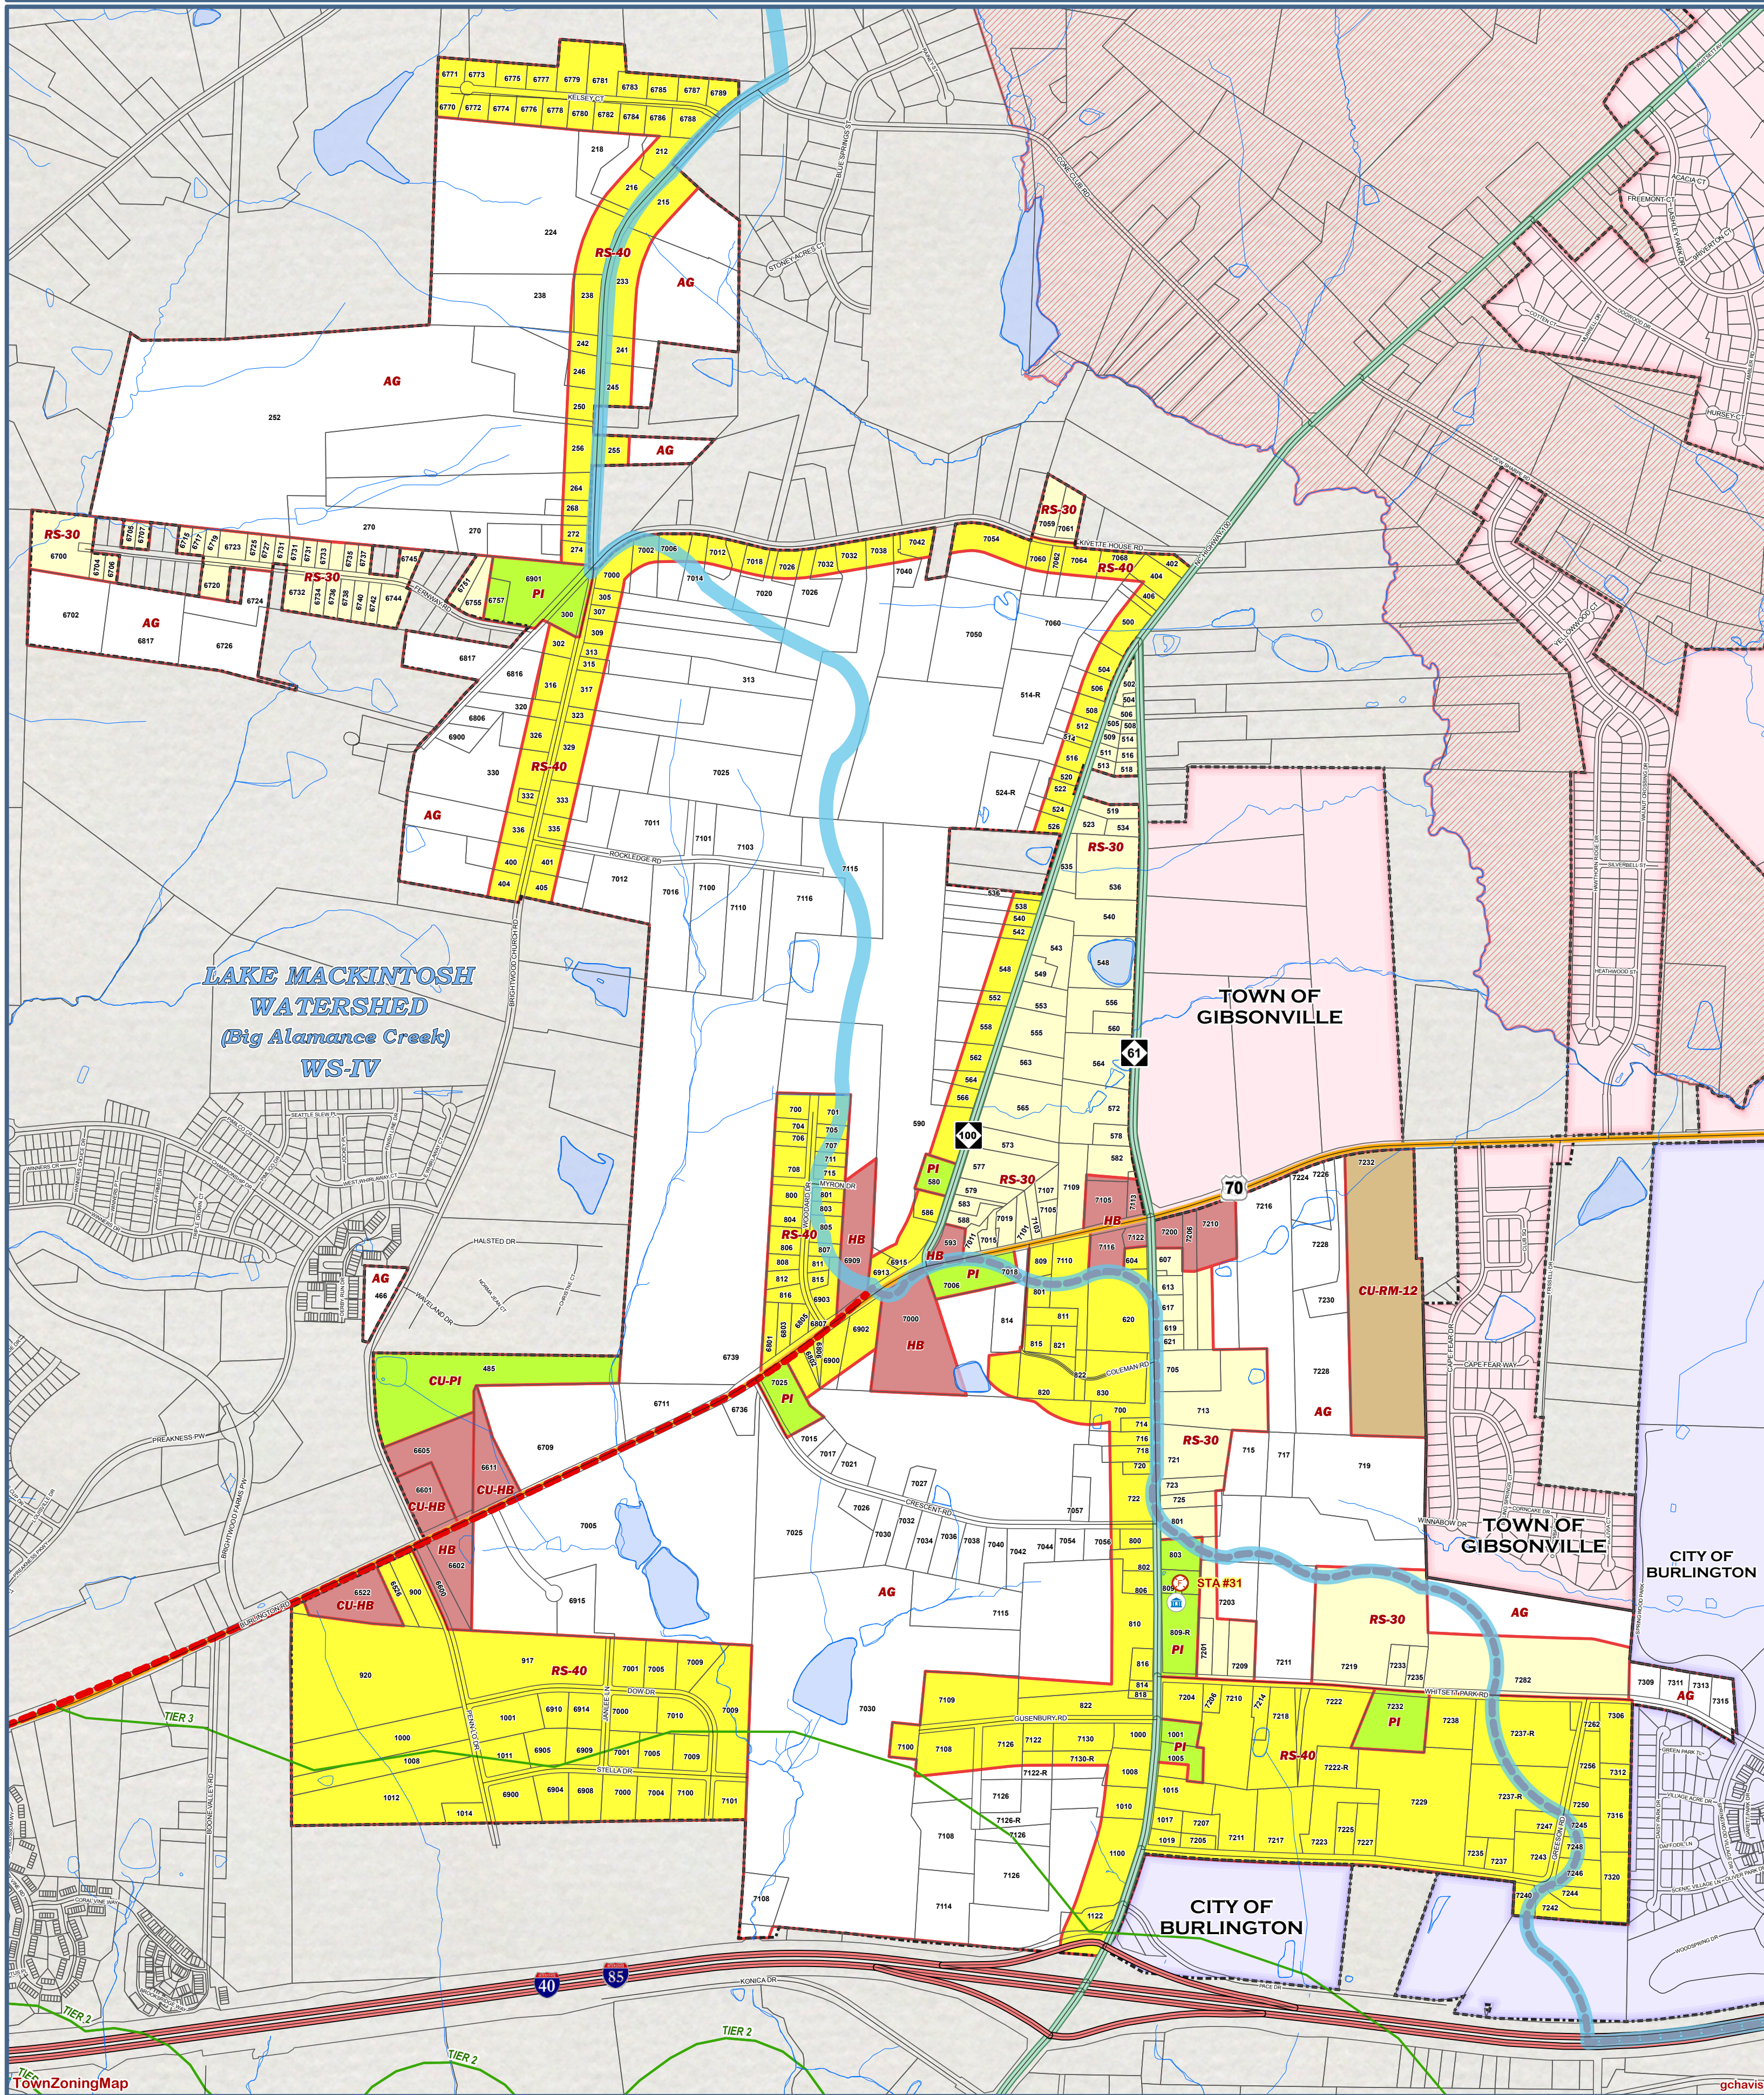

TOWN OF WHITSETT

Legend

- Town Hall
- Fire Station
- Watershed Boundary
- WCA Boundary
- Tiers Boundary
- Parcel Lines
- Town of Gibsonville ETJ

ZONING MAP

0 0.1 0.2 0.4 0.6 0.8 Miles

Legend

January 29, 2019