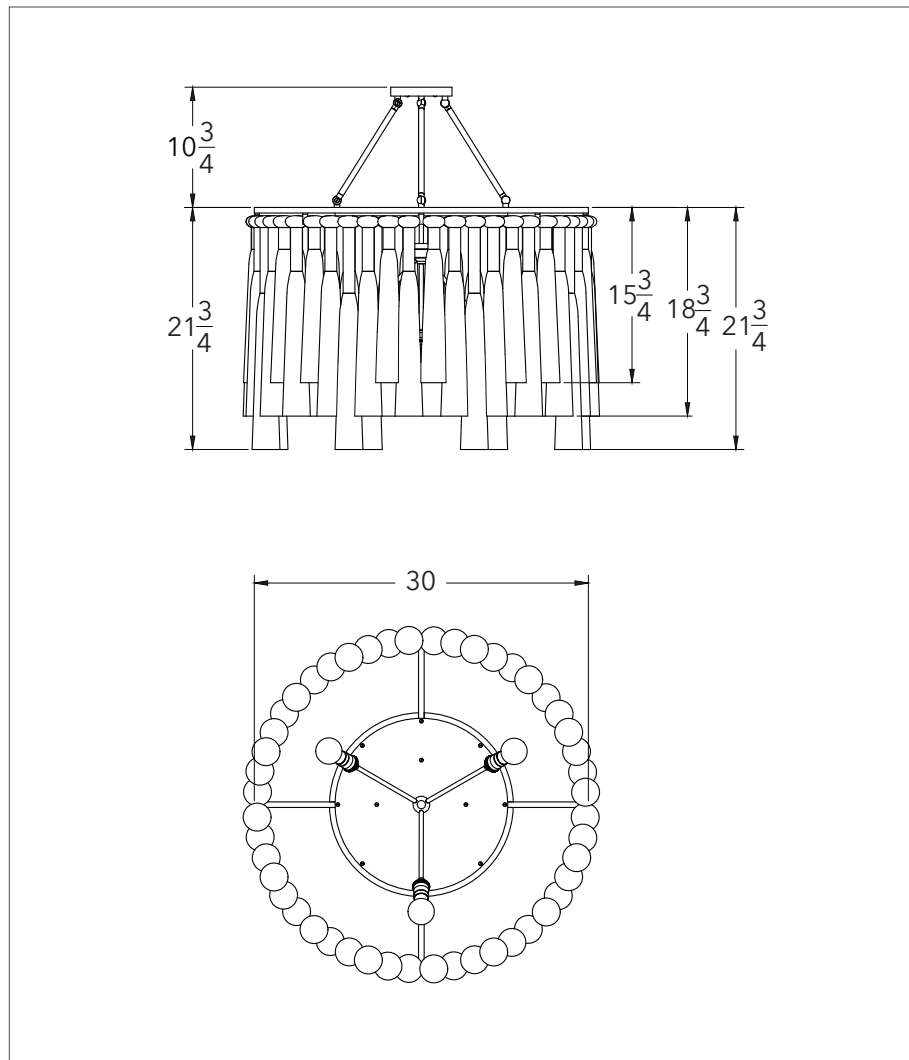

Dawn 30 - Staggered all the Way

Chandelier

Dimensions: Diameter 30"
Tassel Length 21.75"

Weight: 48 lbs.

Drop Bars: Standard 10.75"
Minimum Height 5.38"
Maximum Height 19"

Chain: Standard 18"
Extension: *Need more chain?
Please inquire, sold by 12" increments.

Bulb Size: Medium Base E26 / G16.5 3"

Bulb Quantity: 3 bulbs

Certifications:

- UL listed for damp locations
- Wiring for 220 EU installation is available
- FR treatment available

Make this Dawn 30 your own!