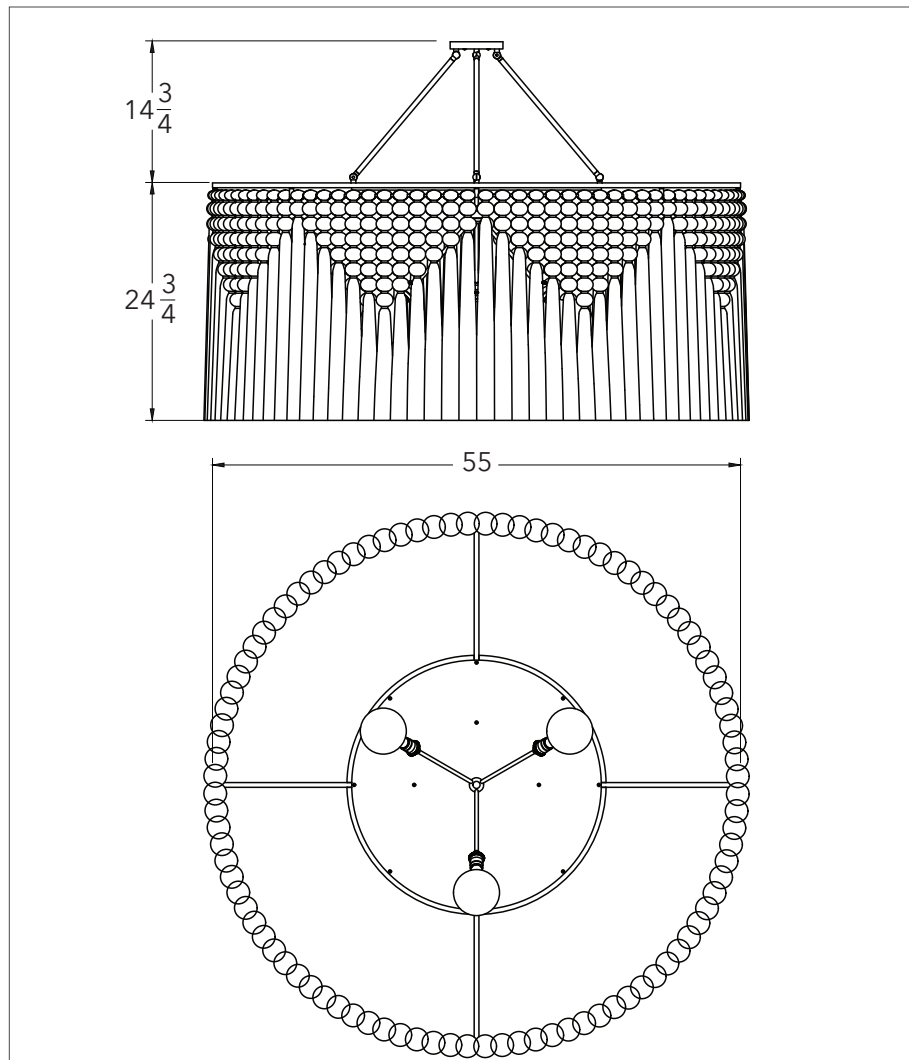

Dawn 55 - Spun Pearl Vee

Chandelier

Dimensions: Diameter 55"
Tassel Length 24.75"

Weight: 82 lbs.

Drop Bars: Standard 14.75"
Minimum Height 8.5"
Maximum Height 30"

Chain Extension: Standard 18"
*Need more chain?
Please inquire, sold by 12" increments.

Bulb Size: Medium Base E26 / G40 4.75"

Bulb Quantity: 3 bulbs

Certifications:

- UL listed for damp locations
- Wiring for 220 EU installation is available
- FR treatment available

Make this Dawn 55 your own!