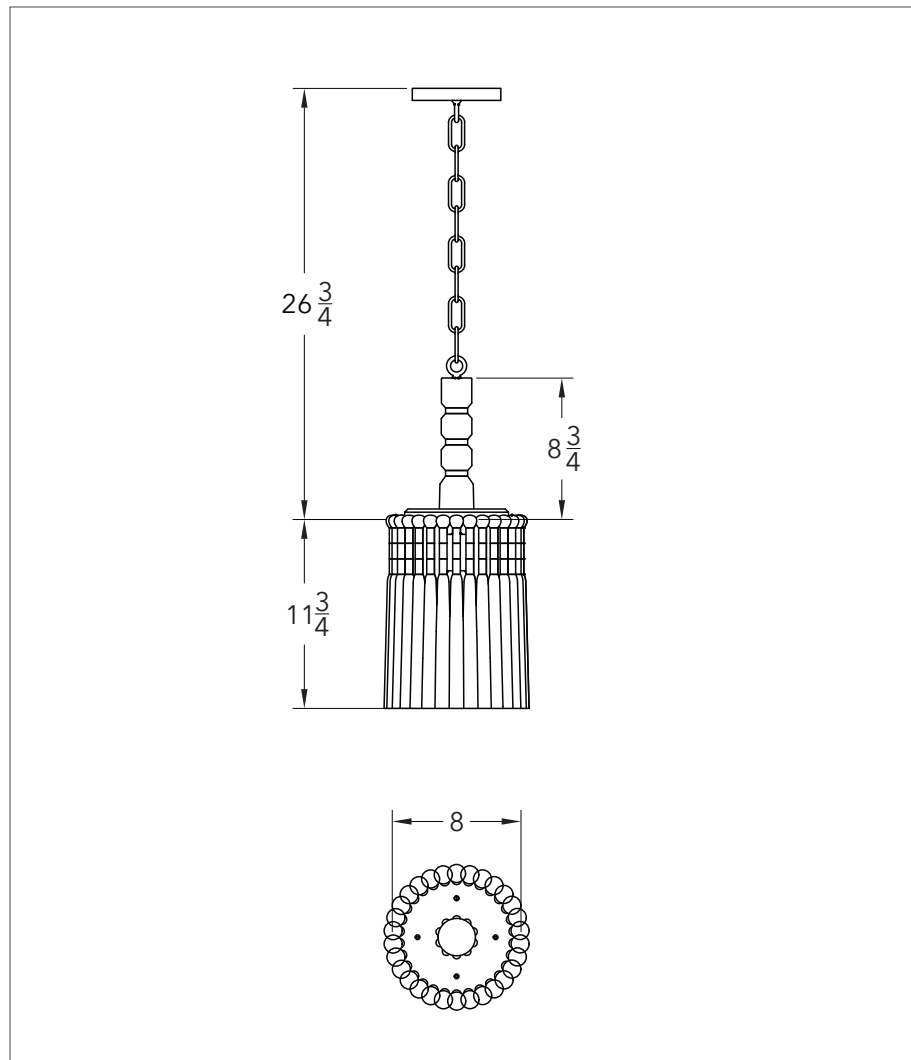

Ella - OG Tassels & Wrapped Topper

Pendant

Dimensions	Diameter 8" Tassel Length 11.75"
Weight:	25 lbs.
Chain Extension:	Standard 18" *Need more chain? Please inquire, sold by 12" increments.
Bulb Size:	Medium Base E26 / G16 / G16.5 2"- 3"
Bulb Quantity:	1 bulb

Certifications:

- UL listed for damp locations
- Wiring for 220 EU installation is available
- FR treatment available

Make this Ella Pendant your own!

- See our standard material and colors
- Custom capabilities available, please inquire