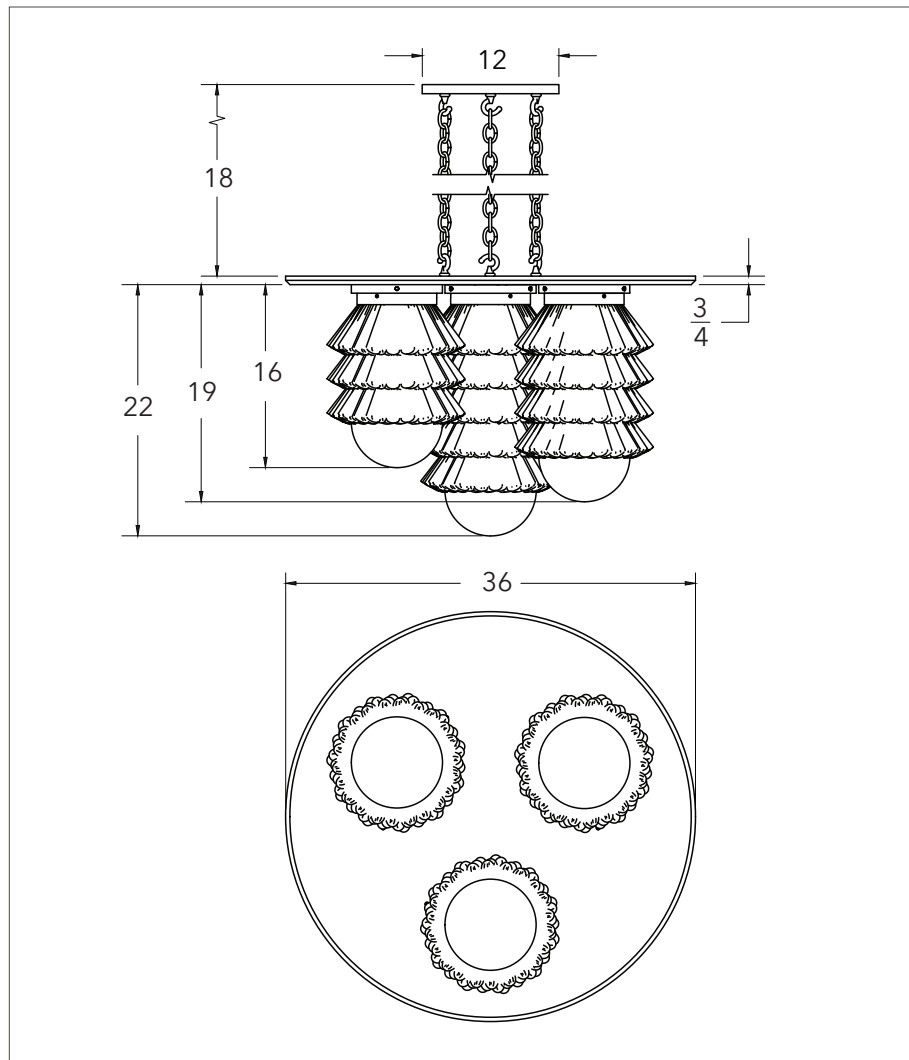

## Joshua Tree Cluster of 3 - Drop Mount

#### Dimensions:

Ceiling Canopy:	Round - 12" Diameter
Wood Drop Canopy:	Round - 36" Diameter
Individual Flush Mounts:	8" diameter x 16"h 8" diameter x 19"h 8" diameter x 22"h

#### Chain Drop Extension:

Standard 18" length.  
\*Need more chain?  
Please inquire, sold by 12" increments.

#### Weight:

Bulb Size: Medium Base E26 / G16 / 16.5 2" - 3"

Bulb Quantity: 1 bulb per individual flush mount light fixture, total of 3 bulbs