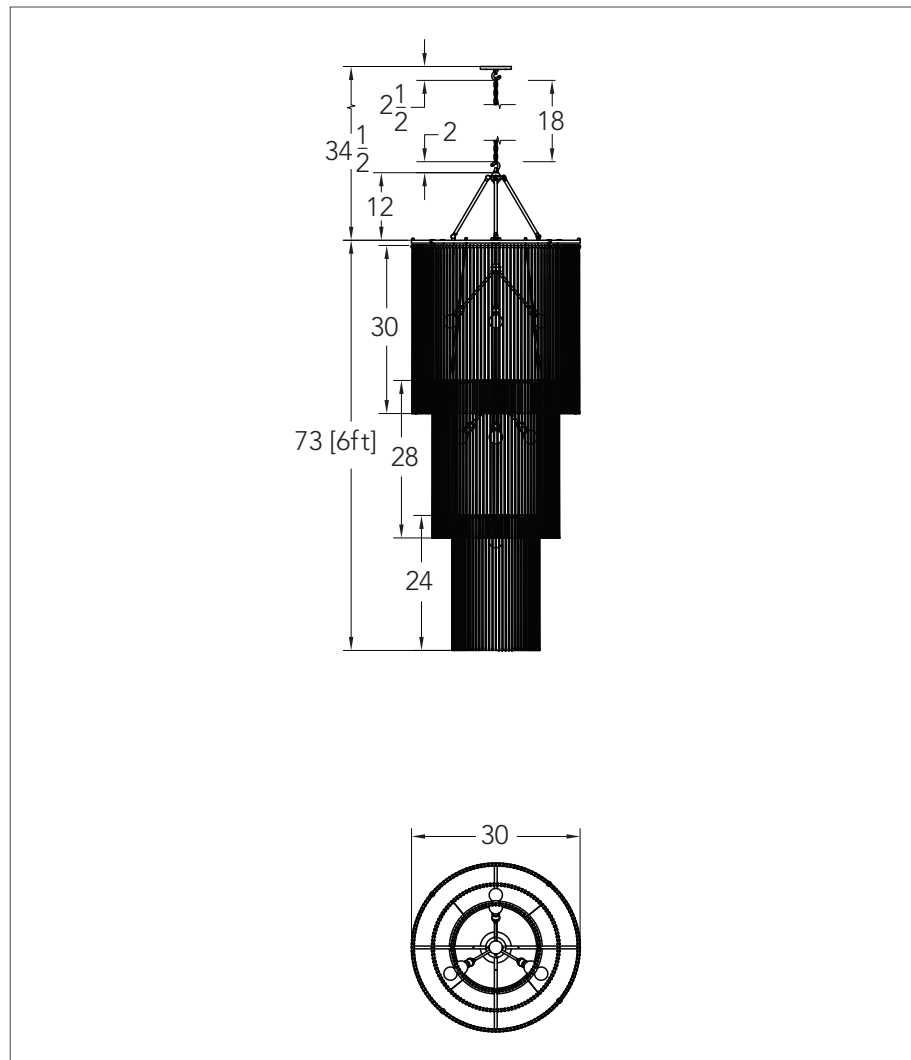

Kate 30 x 73 - Fringe Envy

Chandelier

Dimensions: Diameter 30"
Fringe Lengths available for 5 ft, 6 ft, 8 ft

Weight: Frame - 40 lbs.
Fringe - 9 lbs

Drop Bars: Standard 12"
Minimum Height 5"
Maximum Height 23"

Chain Extension: Standard 18"
*Need more chain?
Please inquire, sold by 12" increments.

Bulb Size: Medium Base E26 / G16 / G16.5 2"- 3"

Bulb Quantity: 7 bulbs

Certifications:

- UL listed for damp locations
- Wiring for 220 EU installation is available
- FR treatment available

Make this Kate 30 x 73 your own!

- See our standard material and colors
- Custom capabilities available, please inquire